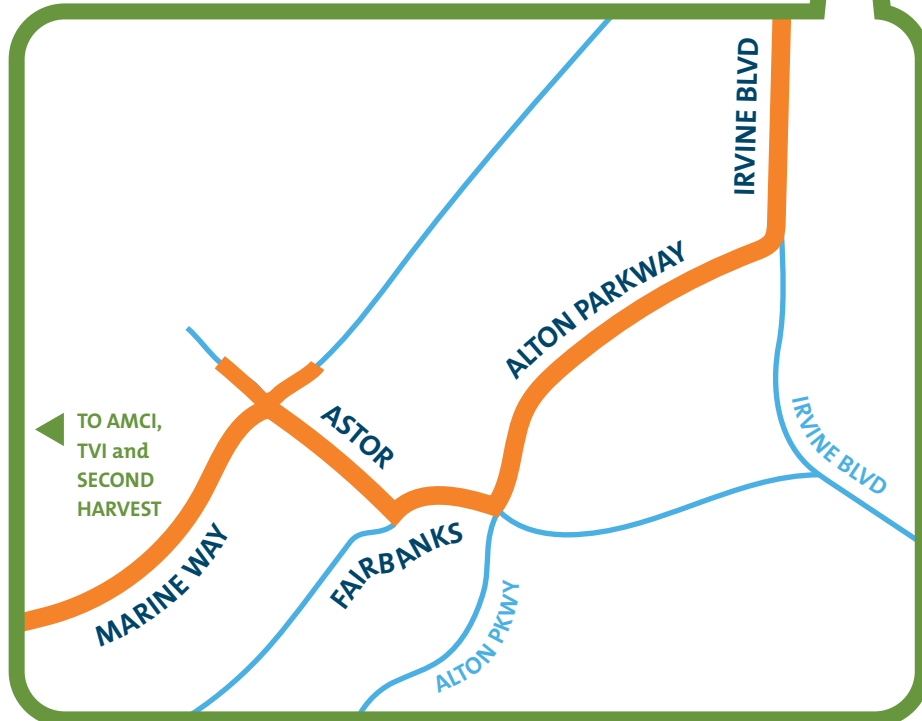

Commercial and Construction Entrance to the Orange County Great Park

June-September 2016

Marine Way entrance off Sand Canyon is temporarily closed. Commercial and construction traffic should enter off Irvine Boulevard.

From Irvine Boulevard:

- ▶ **Head west on Alton Parkway**
- ▶ **Right on Fairbanks**
- ▶ **Right on Astor into Great Park**